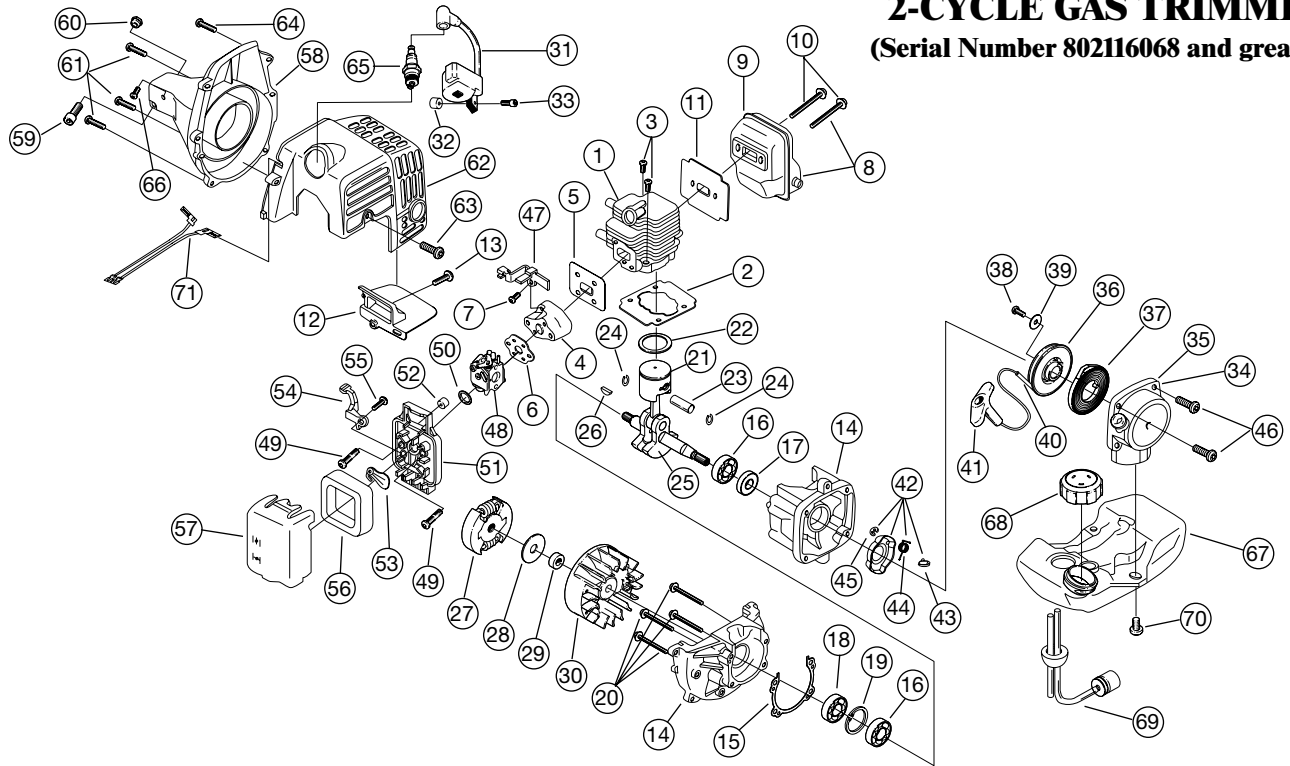

ENGINE PARTS - MODEL 2090r

2-CYCLE GAS TRIMMER

(Serial Number 802116068 and greater)

<u>Item</u>	<u>Part No.</u>	<u>Description</u>	<u>Item</u>	<u>Part No.</u>	<u>Description</u>
1	181704	Cylinder	38	181740	Screw
2	181705	Cylinder Base Gasket	39	181741	Washer
3	181706	Bolt	40	181742	Rope
4	181707	Insulator	41	181743	Pull Handle
5	181708	Insulator Gasket	42	181744	Pulley Assembly
6	181709	Carburetor Gasket	43	181745	Ratchet
7	181710	Screw	44	181746	Spring
8	181711	Muffler Assembly (includes 9 & 10)	45	181747	Retaining Ring
9	181712	Muffler	46	181716	Screw
10	181713	Screw	47	181748	Throttle Bracket
11	181714	Muffler Gasket	48	181749	Carburetor (includes Primer Bulb)
12	181715	Muffler Plate	49	181750	Screw
13	181716	Screw	50	181751	O-Ring
14	181717	Crankcase Service Assembly (includes 15 thru 19 & 25)	51	181752	Air Cleaner Assembly (includes 52 thru 55)
15	181718	Crankcase Gasket	52	181753	Sleeve
16	181719	Bearing	53	181754	Choke Plate
17	181720	Oil Seal	54	181755	Choke Lever
18	181721	Oil Seal	55	181756	Screw
19	181722	Snap Ring	56	181757	Air Filter
20	181723	Screw	57	181758	Air Cleaner Cover
21	181724	Piston	58	181967	Clutch Housing Assembly
22	181725	Ring	59	181760	Engine Bolt
23	181726	Piston Pin	60	181761	Nut
24	181727	Snap Ring	61	181762	Screw
25	181728	Crankshaft	62	181968	Engine Cover
26	181729	Key	63	181716	Screw
27	181730	Clutch	64	181764	Screw
28	181074	Clutch Washer	65	181765	Spark Plug
29	181731	Spacer	66	181629	Screw
30	181732	Flywheel Assembly	67	181774	Fuel Tank (includes 70)
31	181733	Module Assembly	68	180000	Fuel Cap Assembly
32	181734	Spacer	69	181767	Fuel Line Assembly
33	181735	Screw	70	181768	Screw
34	181777	Recoil Assembly (includes 35 thru 41)	71	181769	Lead Wire Assembly
35	181737	Recoil Case	*	612468	Compression Spring
36	181738	Recoil Pulley	*	181696	Spark Arrestor
37	181739	Recoil Spring	*	181701	Primer Bulb
			*	181702	Carburetor Repair Kit
			*	181703	Gasket/Diaphragm Repair Kit

* not shown